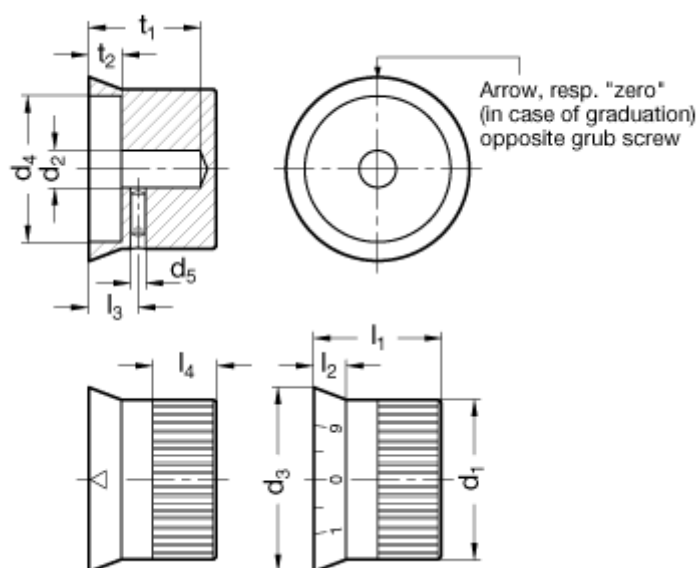

Article number: 201044199

Description: E+G Control knob in Aluminium  
GN 723.4-42-B10-S

## Measures

$d1 = 42$	$l4 = 15$
$d2 = B 10$	$t1 = 30,5$
$d3 = 49,5$	$t2 = 11,5$
$d4 = 37,5$	
$d5 = M5$	
$l1 = 33,5$	
$l2 = 10,5$	
$l3 = 15,5$	